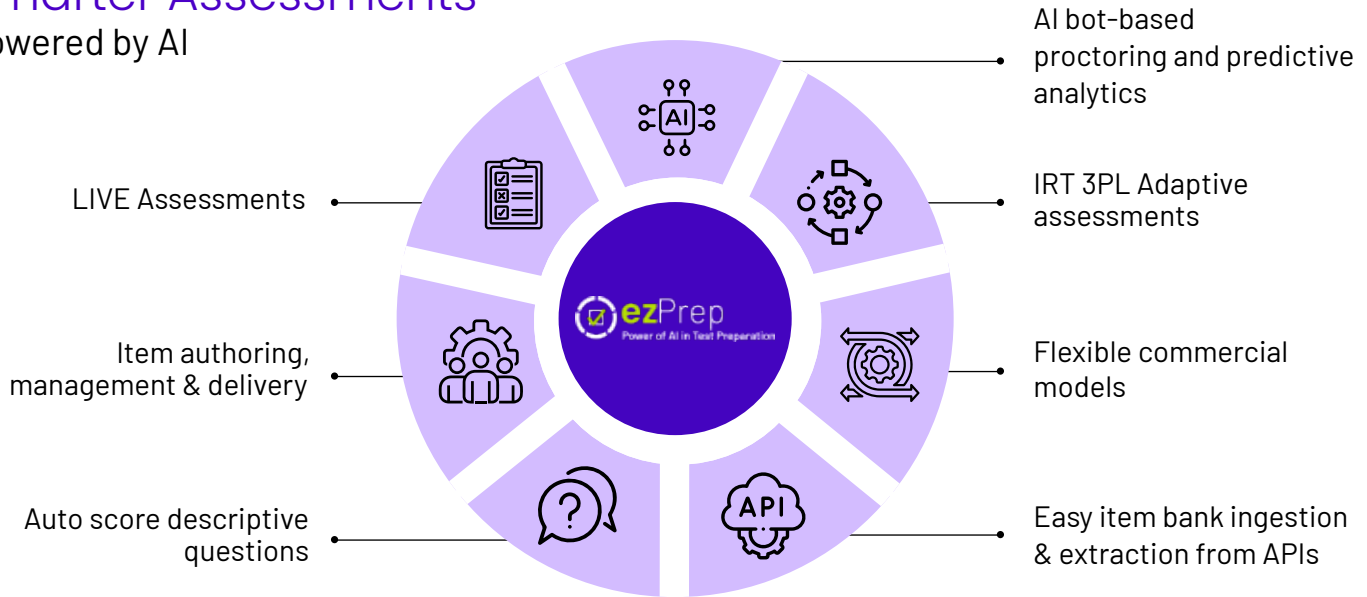

Magic EdTech

Lift the Burden of Outdated Testing Tools

Reinvent Assessments With **ezPrep**
Power of AI in Test Preparation

Smarter Assessments

Powered by AI

Why Switch to ezPrep?

Magic's ezPrep is a seamless alternative for assessments.

Reduce licensing costs as usage grows

Make rapid & cost-effective modifications

Streamline workflows with an intuitive UI

Predictive and advanced analytics for insights

Eliminate tailoring costs with OOTB functionality

Handle high demand with ease

ezPrep Key Outcomes

50%
Cost Savings

100%
Data Migration

Increased
Learning Efficacy

6 Months
Phase-out old platform

Reach Us

marketing@magicedtech.com